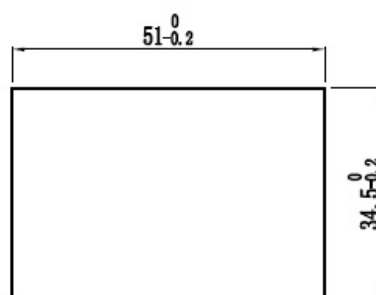

PRODUCT SHEET

Description:

Catch Plate F/Sauna, Steel ALU, 35x27mm W/1 & 2mm Cushion

Item number:

15.25.013-1

Units	Box	Carton	HS Code	Barcode
Pcs.	100	1000	8302415000	 5704866457910

1 & 2 mm cushions