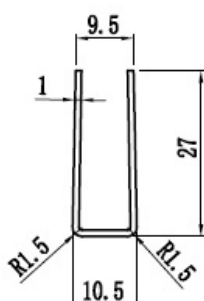

PRODUCT SHEET

Description:

Catch Plate F/Sauna, Steel ALU, 35x27mm W/1 & 2mm Cushion

Item number:

15.25.013-1

Units	Box	Carton	HS Code	Barcode
Pcs.	100	1000	8302415000	 5704866457910

1 & 2 mm cushions