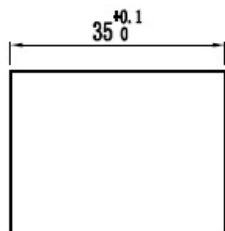

PRODUCT SHEET

Description:

Catch Plate F/Sauna, Steel ALU, 35x27mm W/1 & 2mm Cushion

Item number:

15.25.013-1

Units	Box	Carton	HS Code	Barcode
Pcs.	100	1000	8302415000	 5704866457910

1 & 2 mm cushions